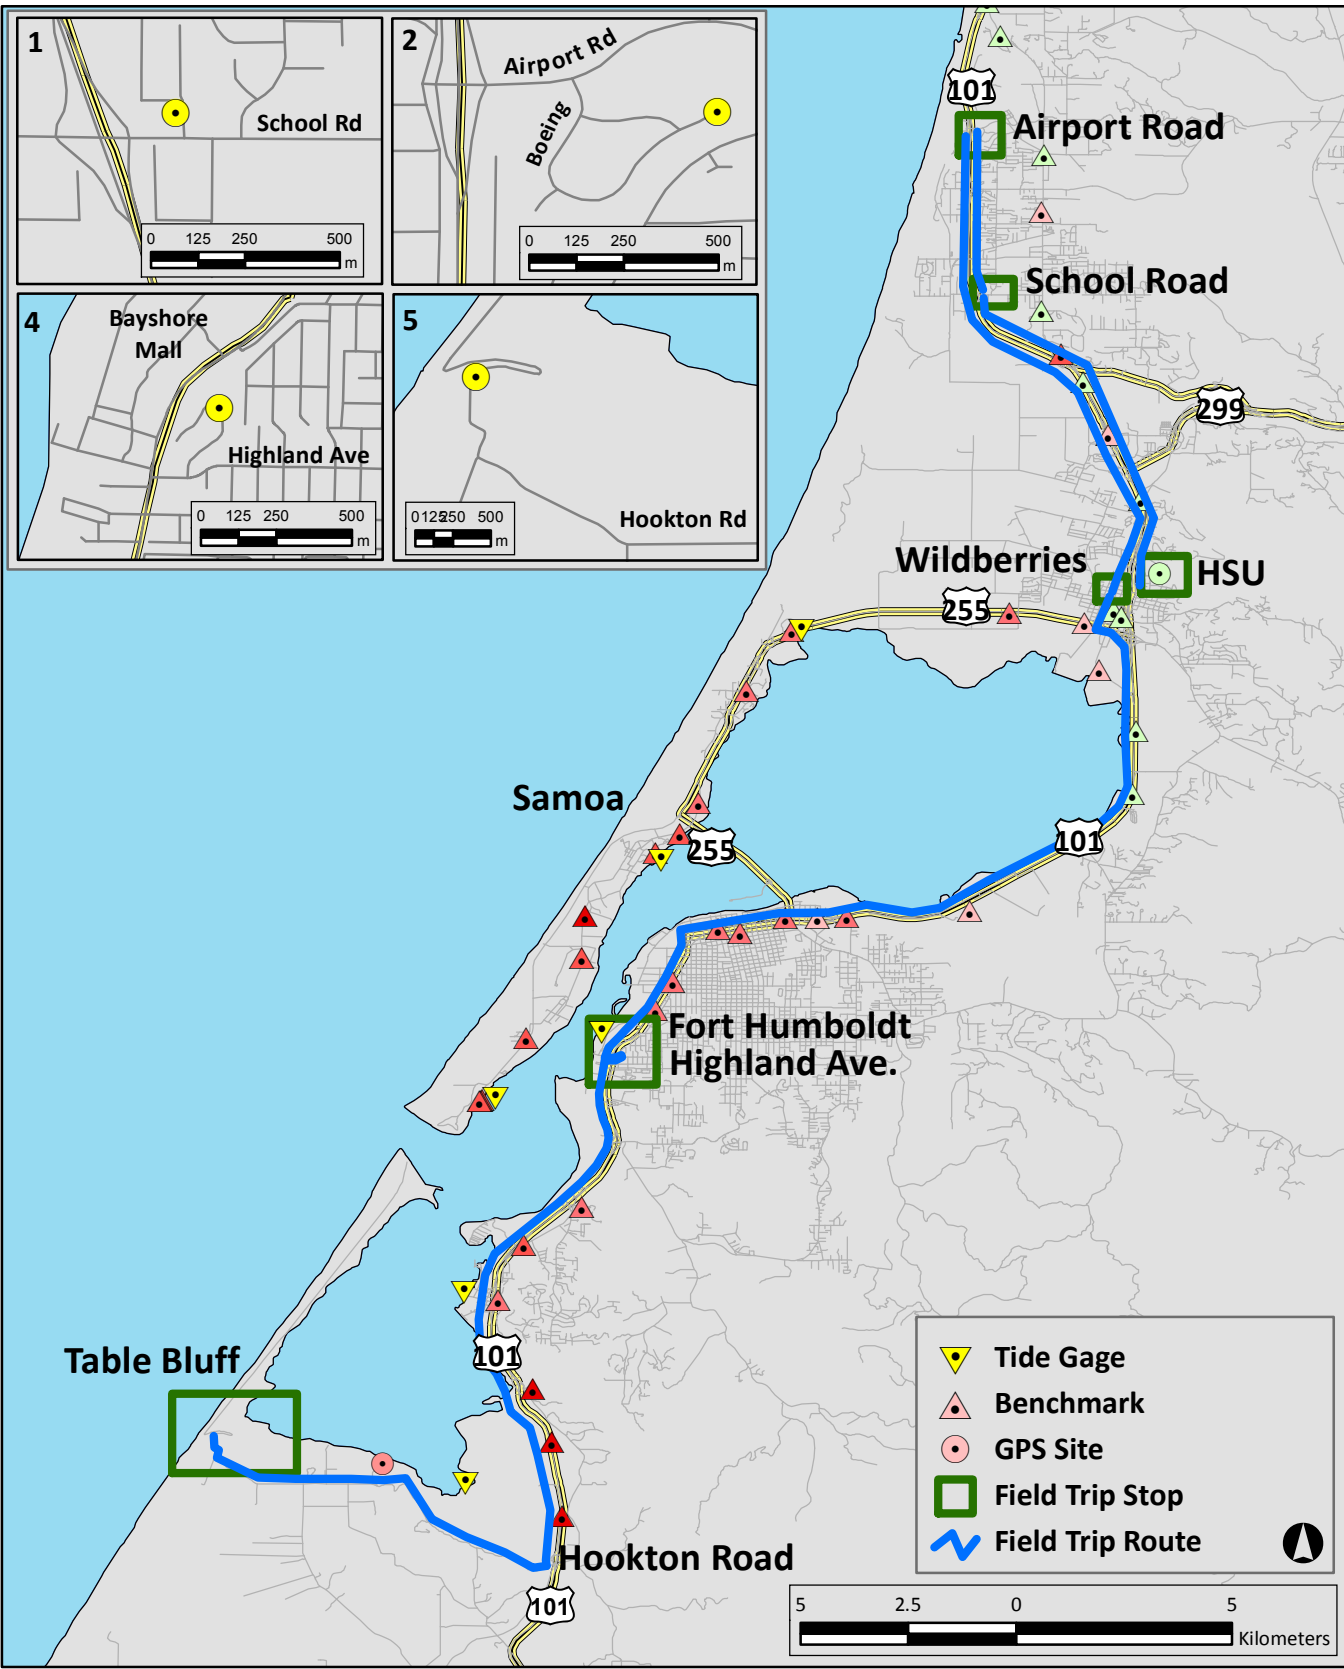

GEOL 308L Field Trip 01 Map

- Tide Gage
- Benchmark
- GPS Site
- Field Trip Stop
- Field Trip Route