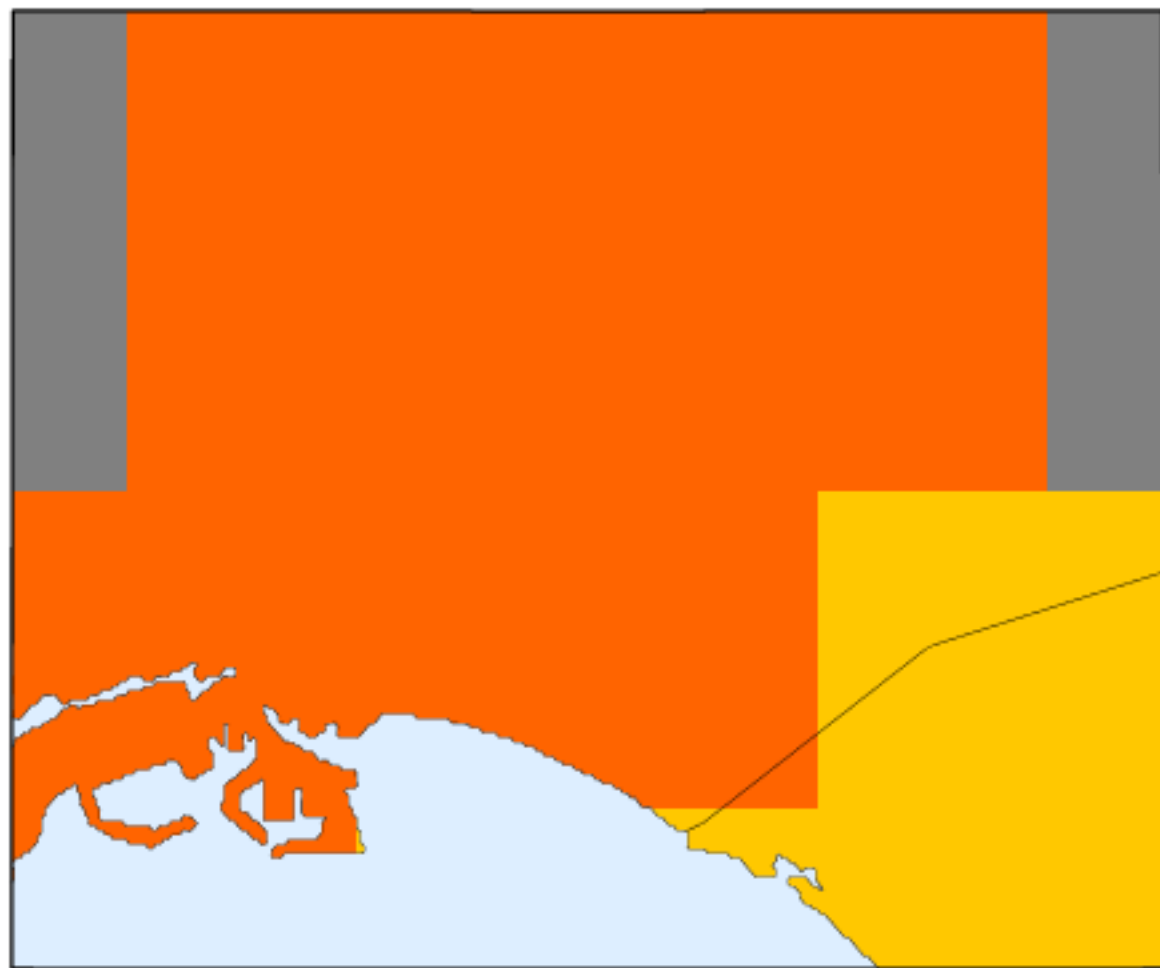

Custom Hazard Map

Peak Ground Acceleration